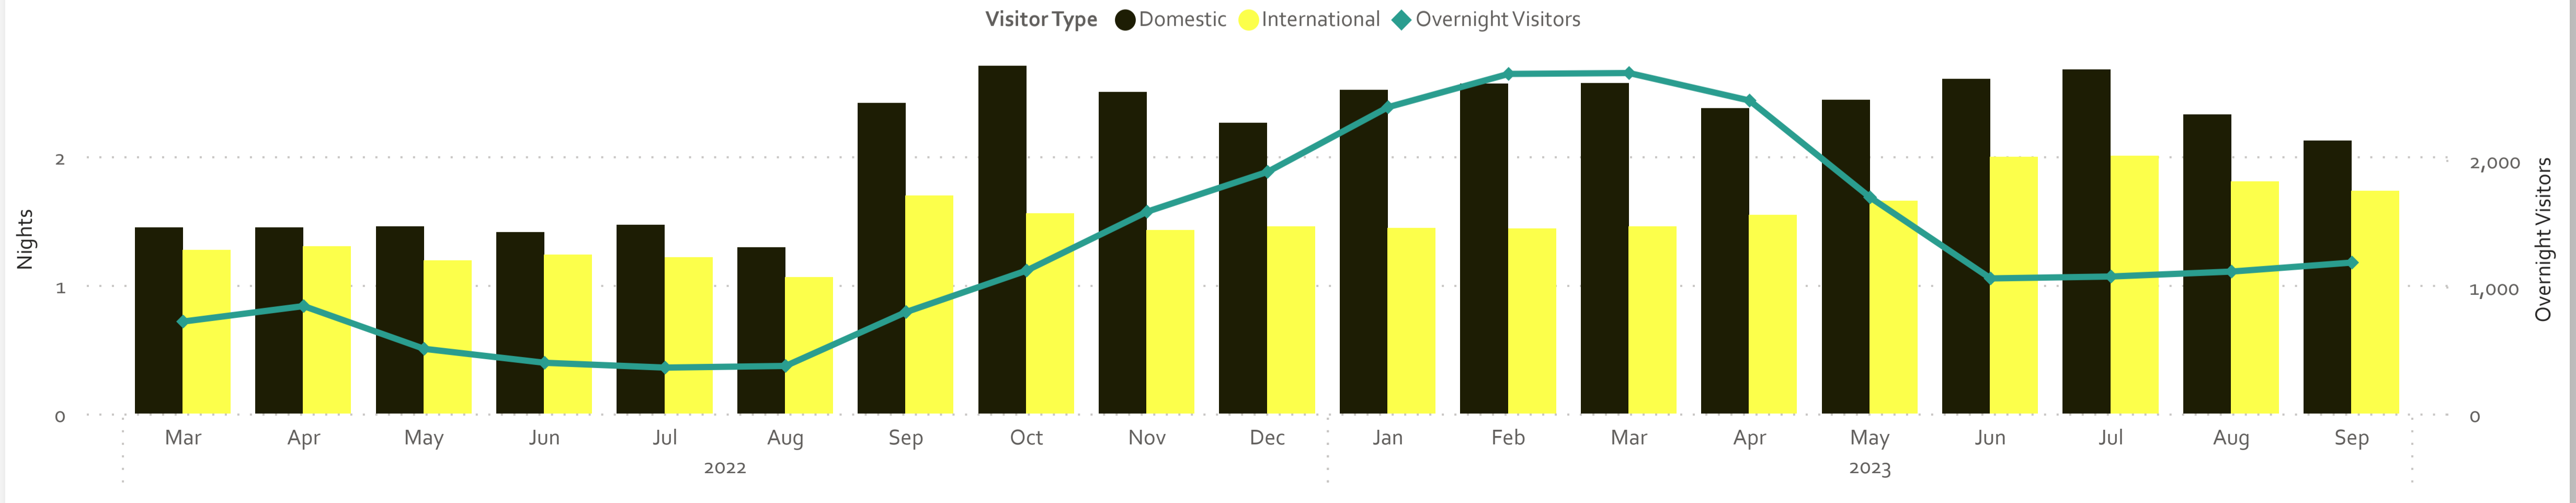

Locality

All

Region

Christchurch RTO

Time Period

1/03/2022 30/09/2023

Overnight Stays

Avg. Number of Nights Stayed

Camper Mate

Overnight Stays at Campsites

Region

Christchurch RTO

Time Period

1/03/2022

30/09/2023

Campsites Overnight Stays