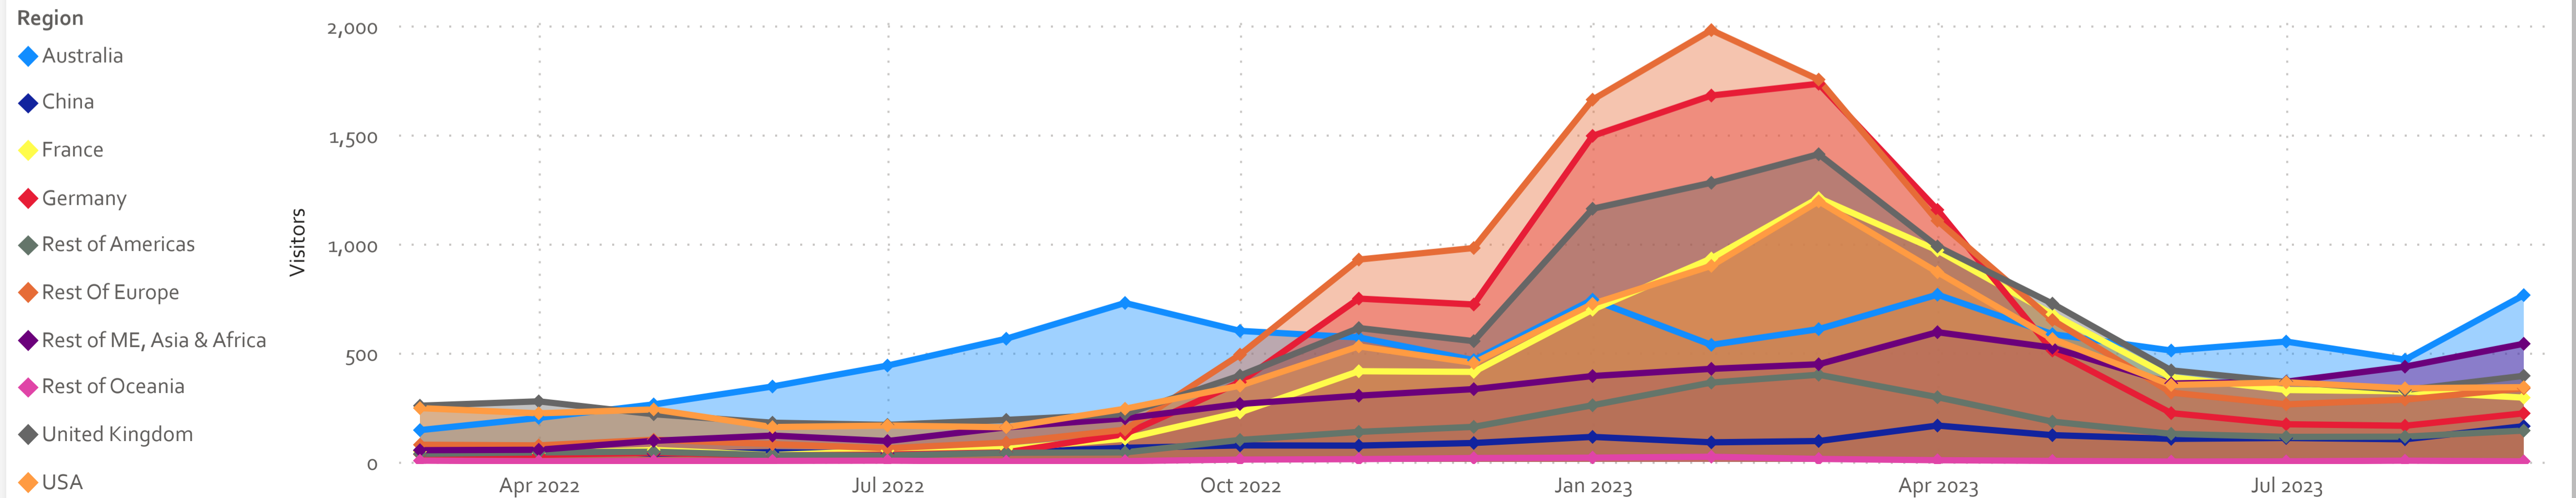

MoM YoY Change in Visitors

Domestic vs International Visitors

International Visitor Markets

Locality

All

Region

Christchurch RTO

Time Period