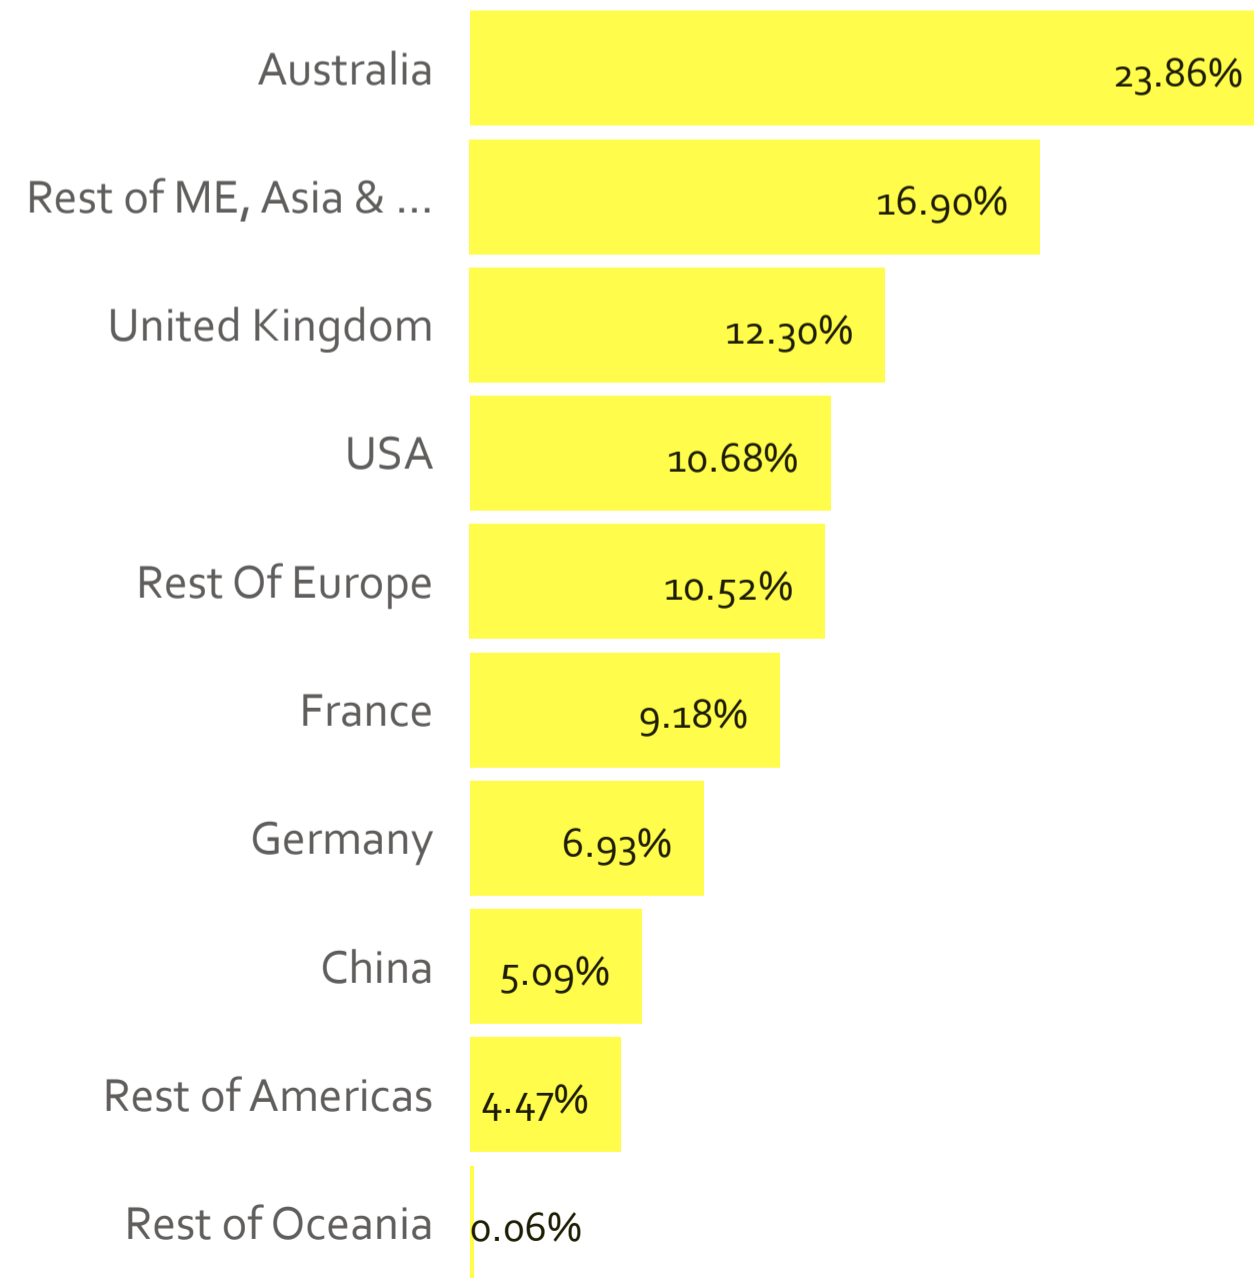

Visitors

Visitors

6,202

MoM

↑ 24%

MoMYoY

↑ 65%

Visitor Type ● Domestic ● International

38.43%

61.57%

International Visitor Origin

% of Visitors

Visitors Across New Zealand

Visitors

26,804

MoM