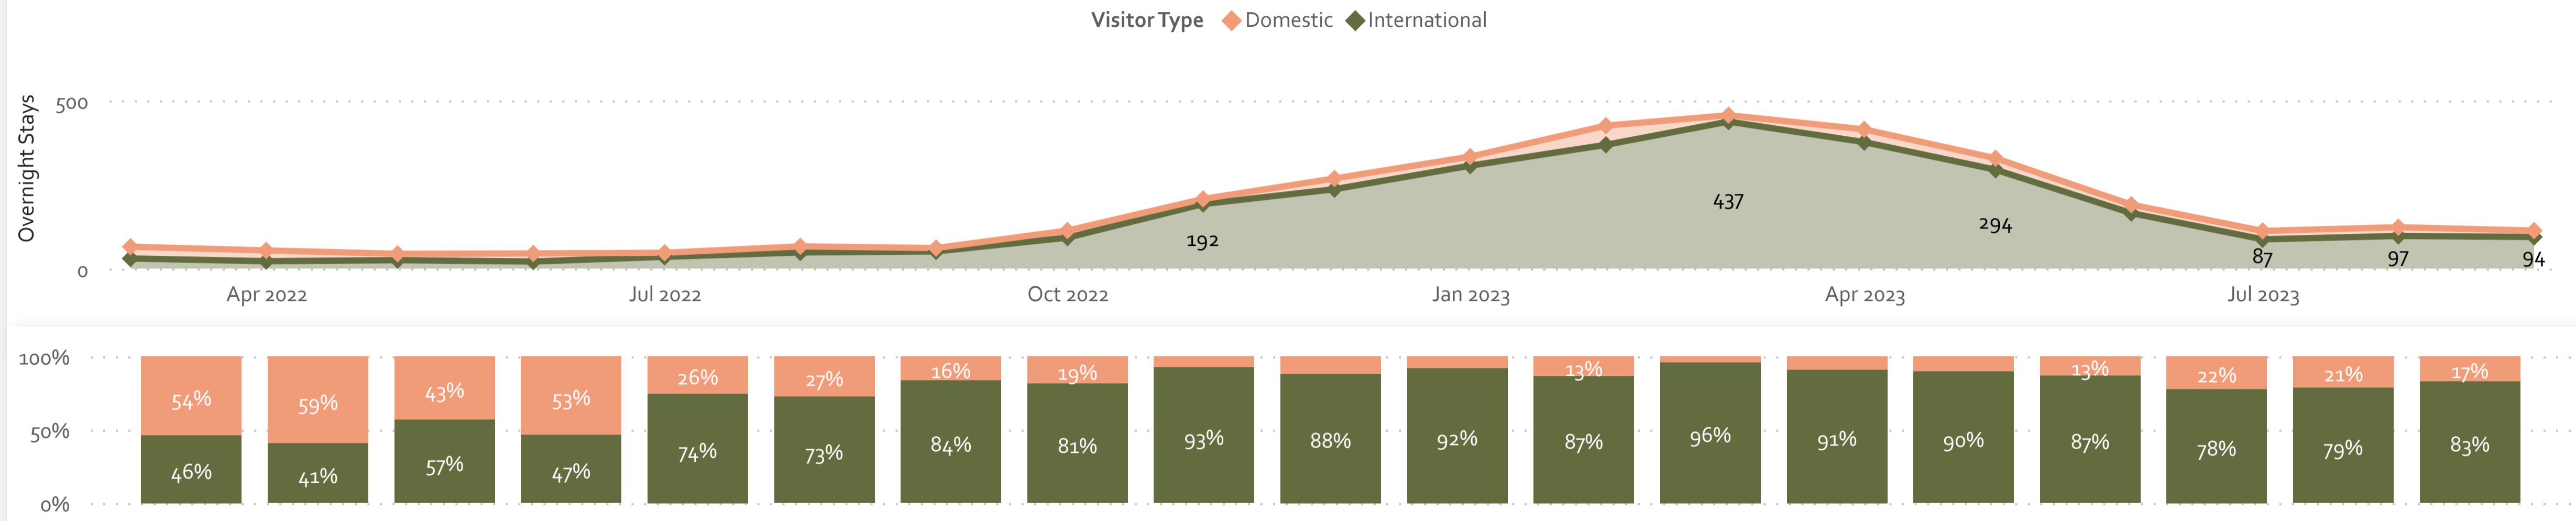

Who stays at free campsites?