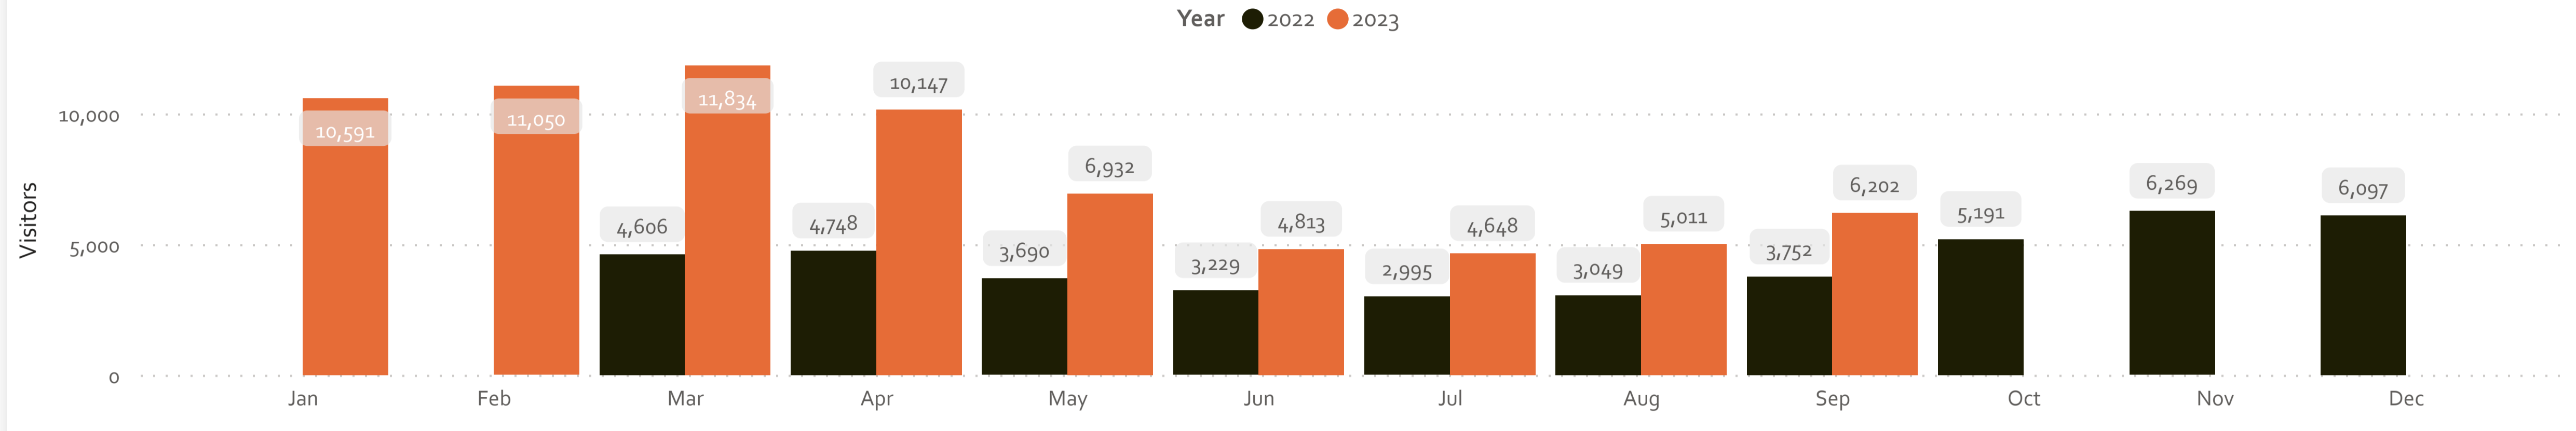

Visitors

MoM Change in Visitors

MoM YoY Change in Visitors