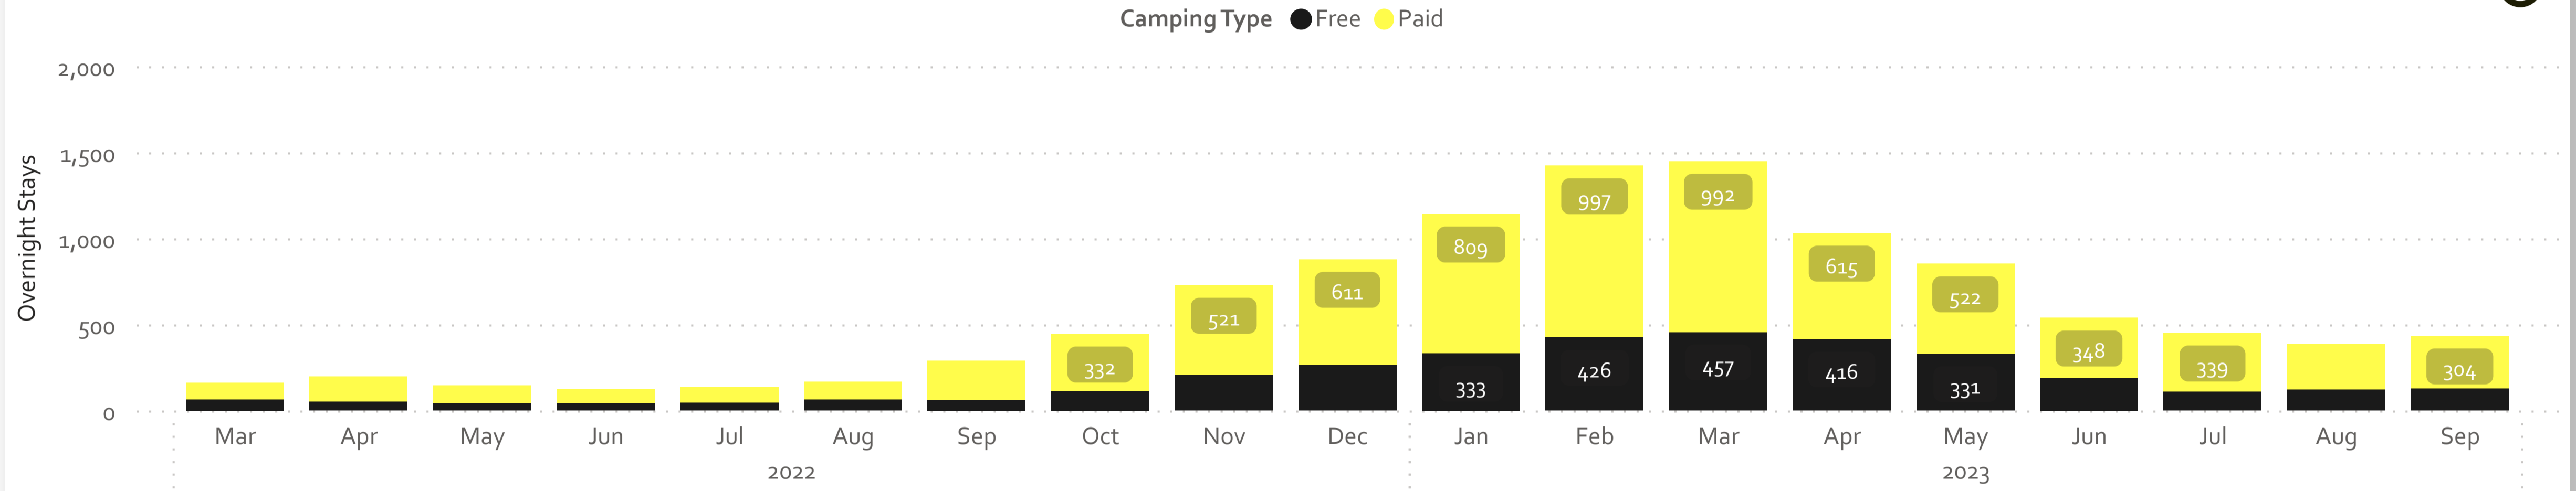

Locality

All

Region

Christchurch RTO

Time Period

1/03/2022 30/09/2023

Overnight Stays

Avg. Number of Nights Stayed

Camper Mate

Overnight Stays at Campsites

Region

Christchurch RTO

Time Period

1/03/2022

30/09/2023

Campsites Overnight Stays

Number of Regions

All

Region

Christchurch RTO

Time Period

1/03/2022

30/09/2023

Popular Road Trips

Overnight Stays - are recorded when an app user first detected within 500m of their previous day's last location on the following day. e.g. If an app user stays in the same location multiple times, each night is counted as an overnight stay.