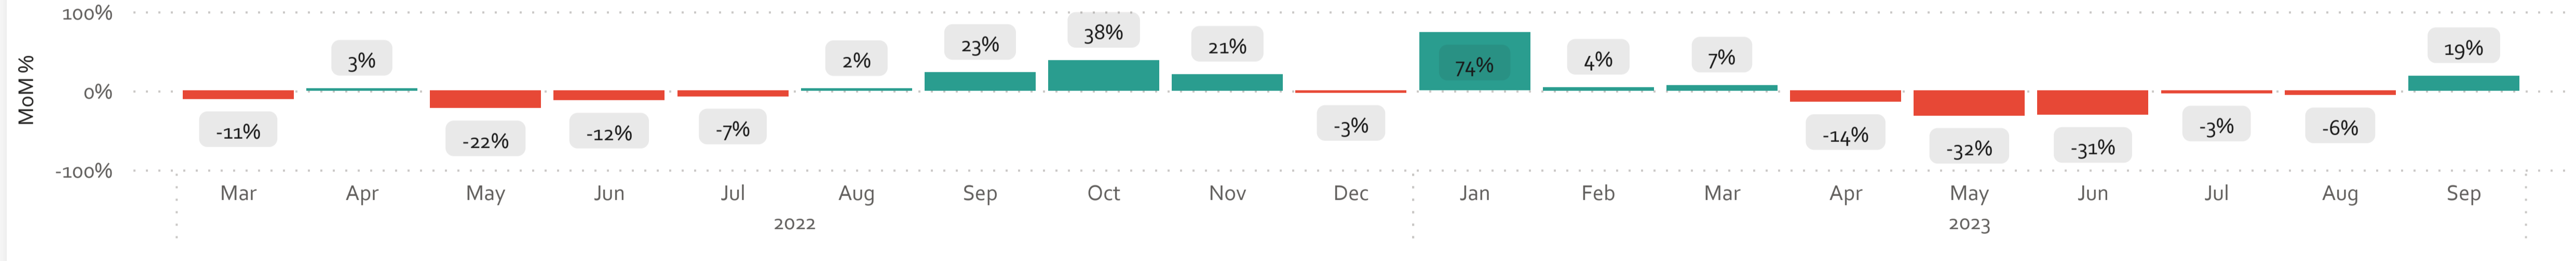

Top 5 Localities for Free Camps

Locality	Overnight Stays	MoM	MoMYoY
Prebbleton	42	31%	110%
Akaroa	25	47%	257%
Rawhiti	20	82%	100%
Lyttelton	15	-46%	88%
North Beach	12	-14%	300%

Visitors

MoM Change in Visitors