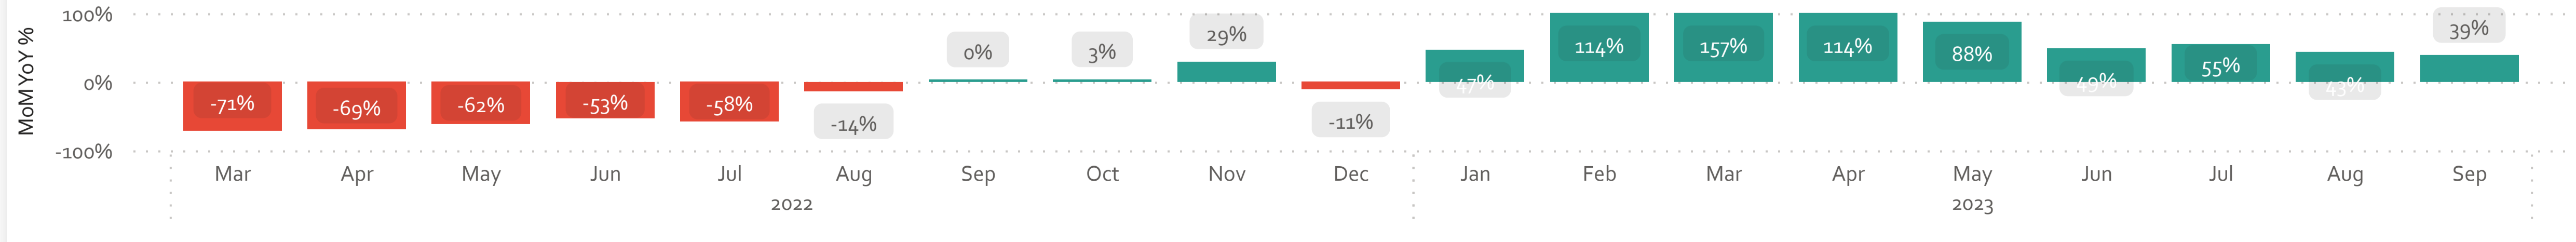

MoM YoY Change in Visitors