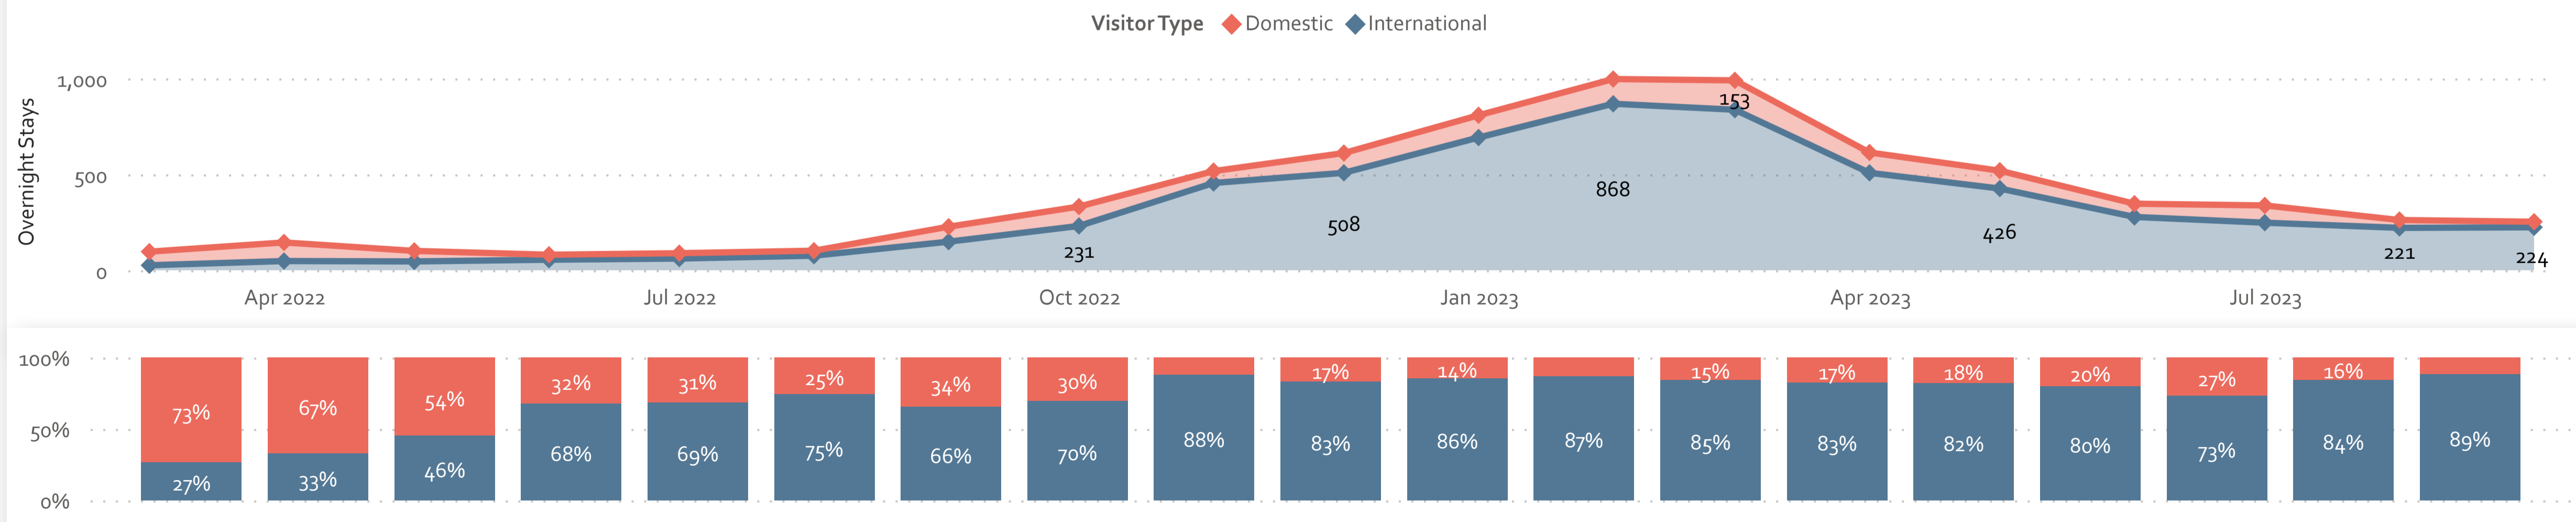

Avg. Nights Stayed at Campsites

Who stays at free campsites?

Who stays at paid campsites?

Camper Mate

Road Trip 1

Region

Christchurch RTO

Time Period