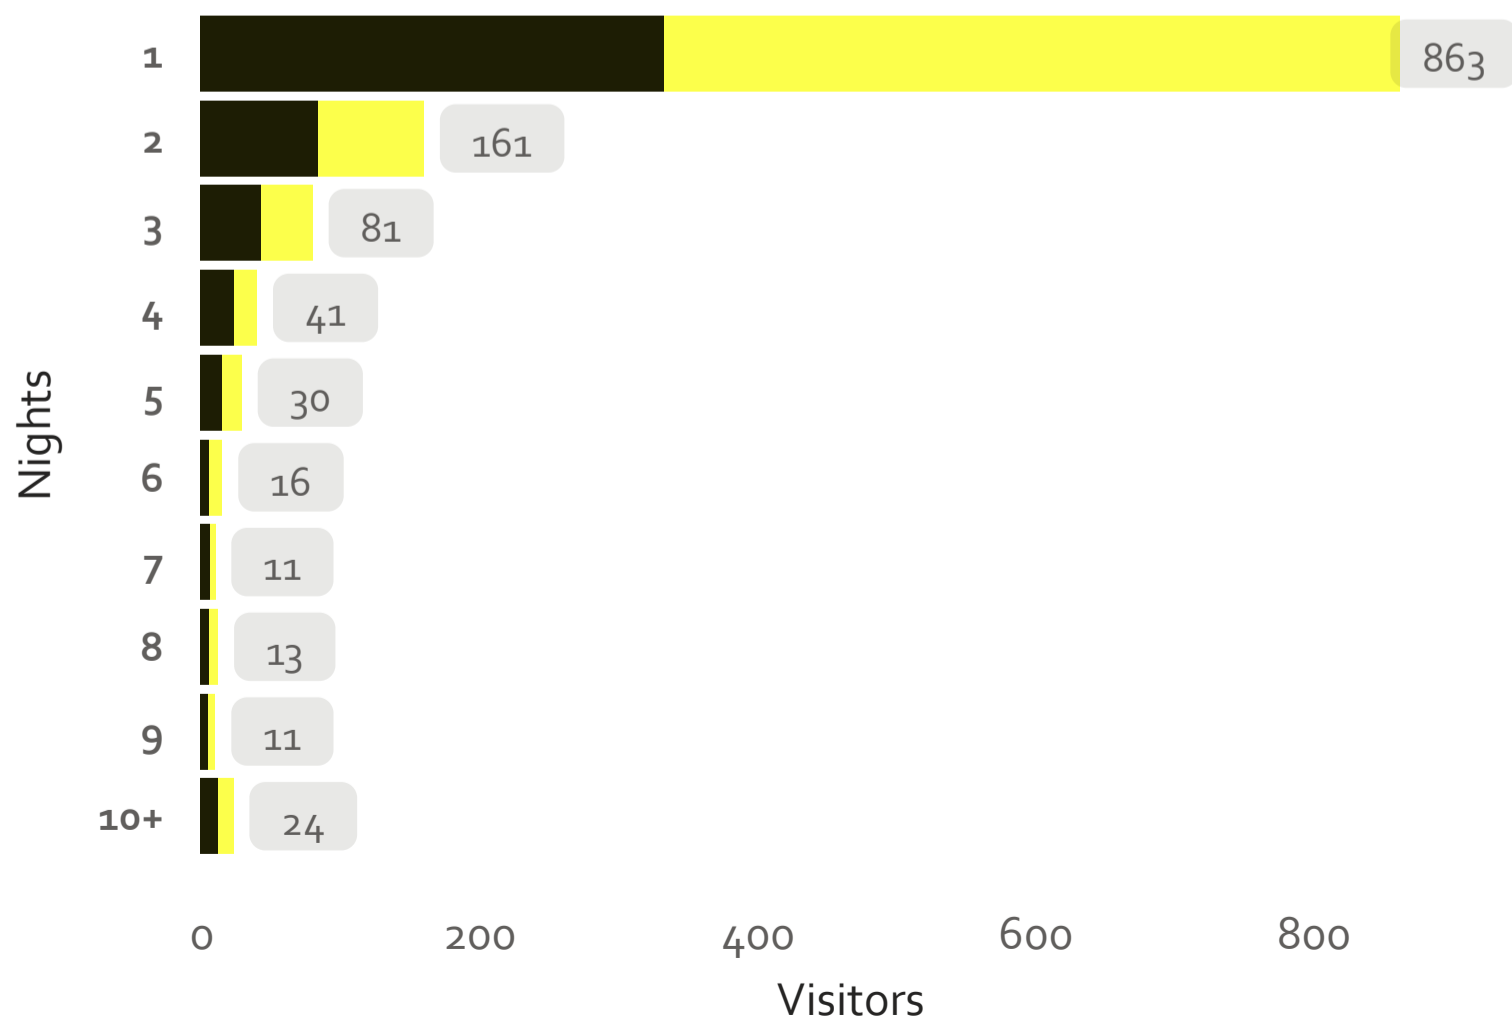

1.33

Free Camp Stays

130

MoM

↑ 5%

Free Avg. Nights

1.30

Overnight Stays Hotspots

Visitor Type ● Domestic ● International

Visitor Type ● Domestic ● International

Top 5 Localities for Paid Camps

Locality	Overnight Stays	MoM	MoMYoY
South New Brighton	59	28%	436%
Northcote (Christchurch City)	55	8%	175%
Ashburton Forks	24	300%	85%
Methven	24	-33%	-11%
Akaroa	22	267%	10%

International Visitors - the app identifies the home country of a user by analysing the location of where they purchased their mobile phone.

Metrics

Visitors - refers to the app users that have been detected in a specific region or across New Zealand.