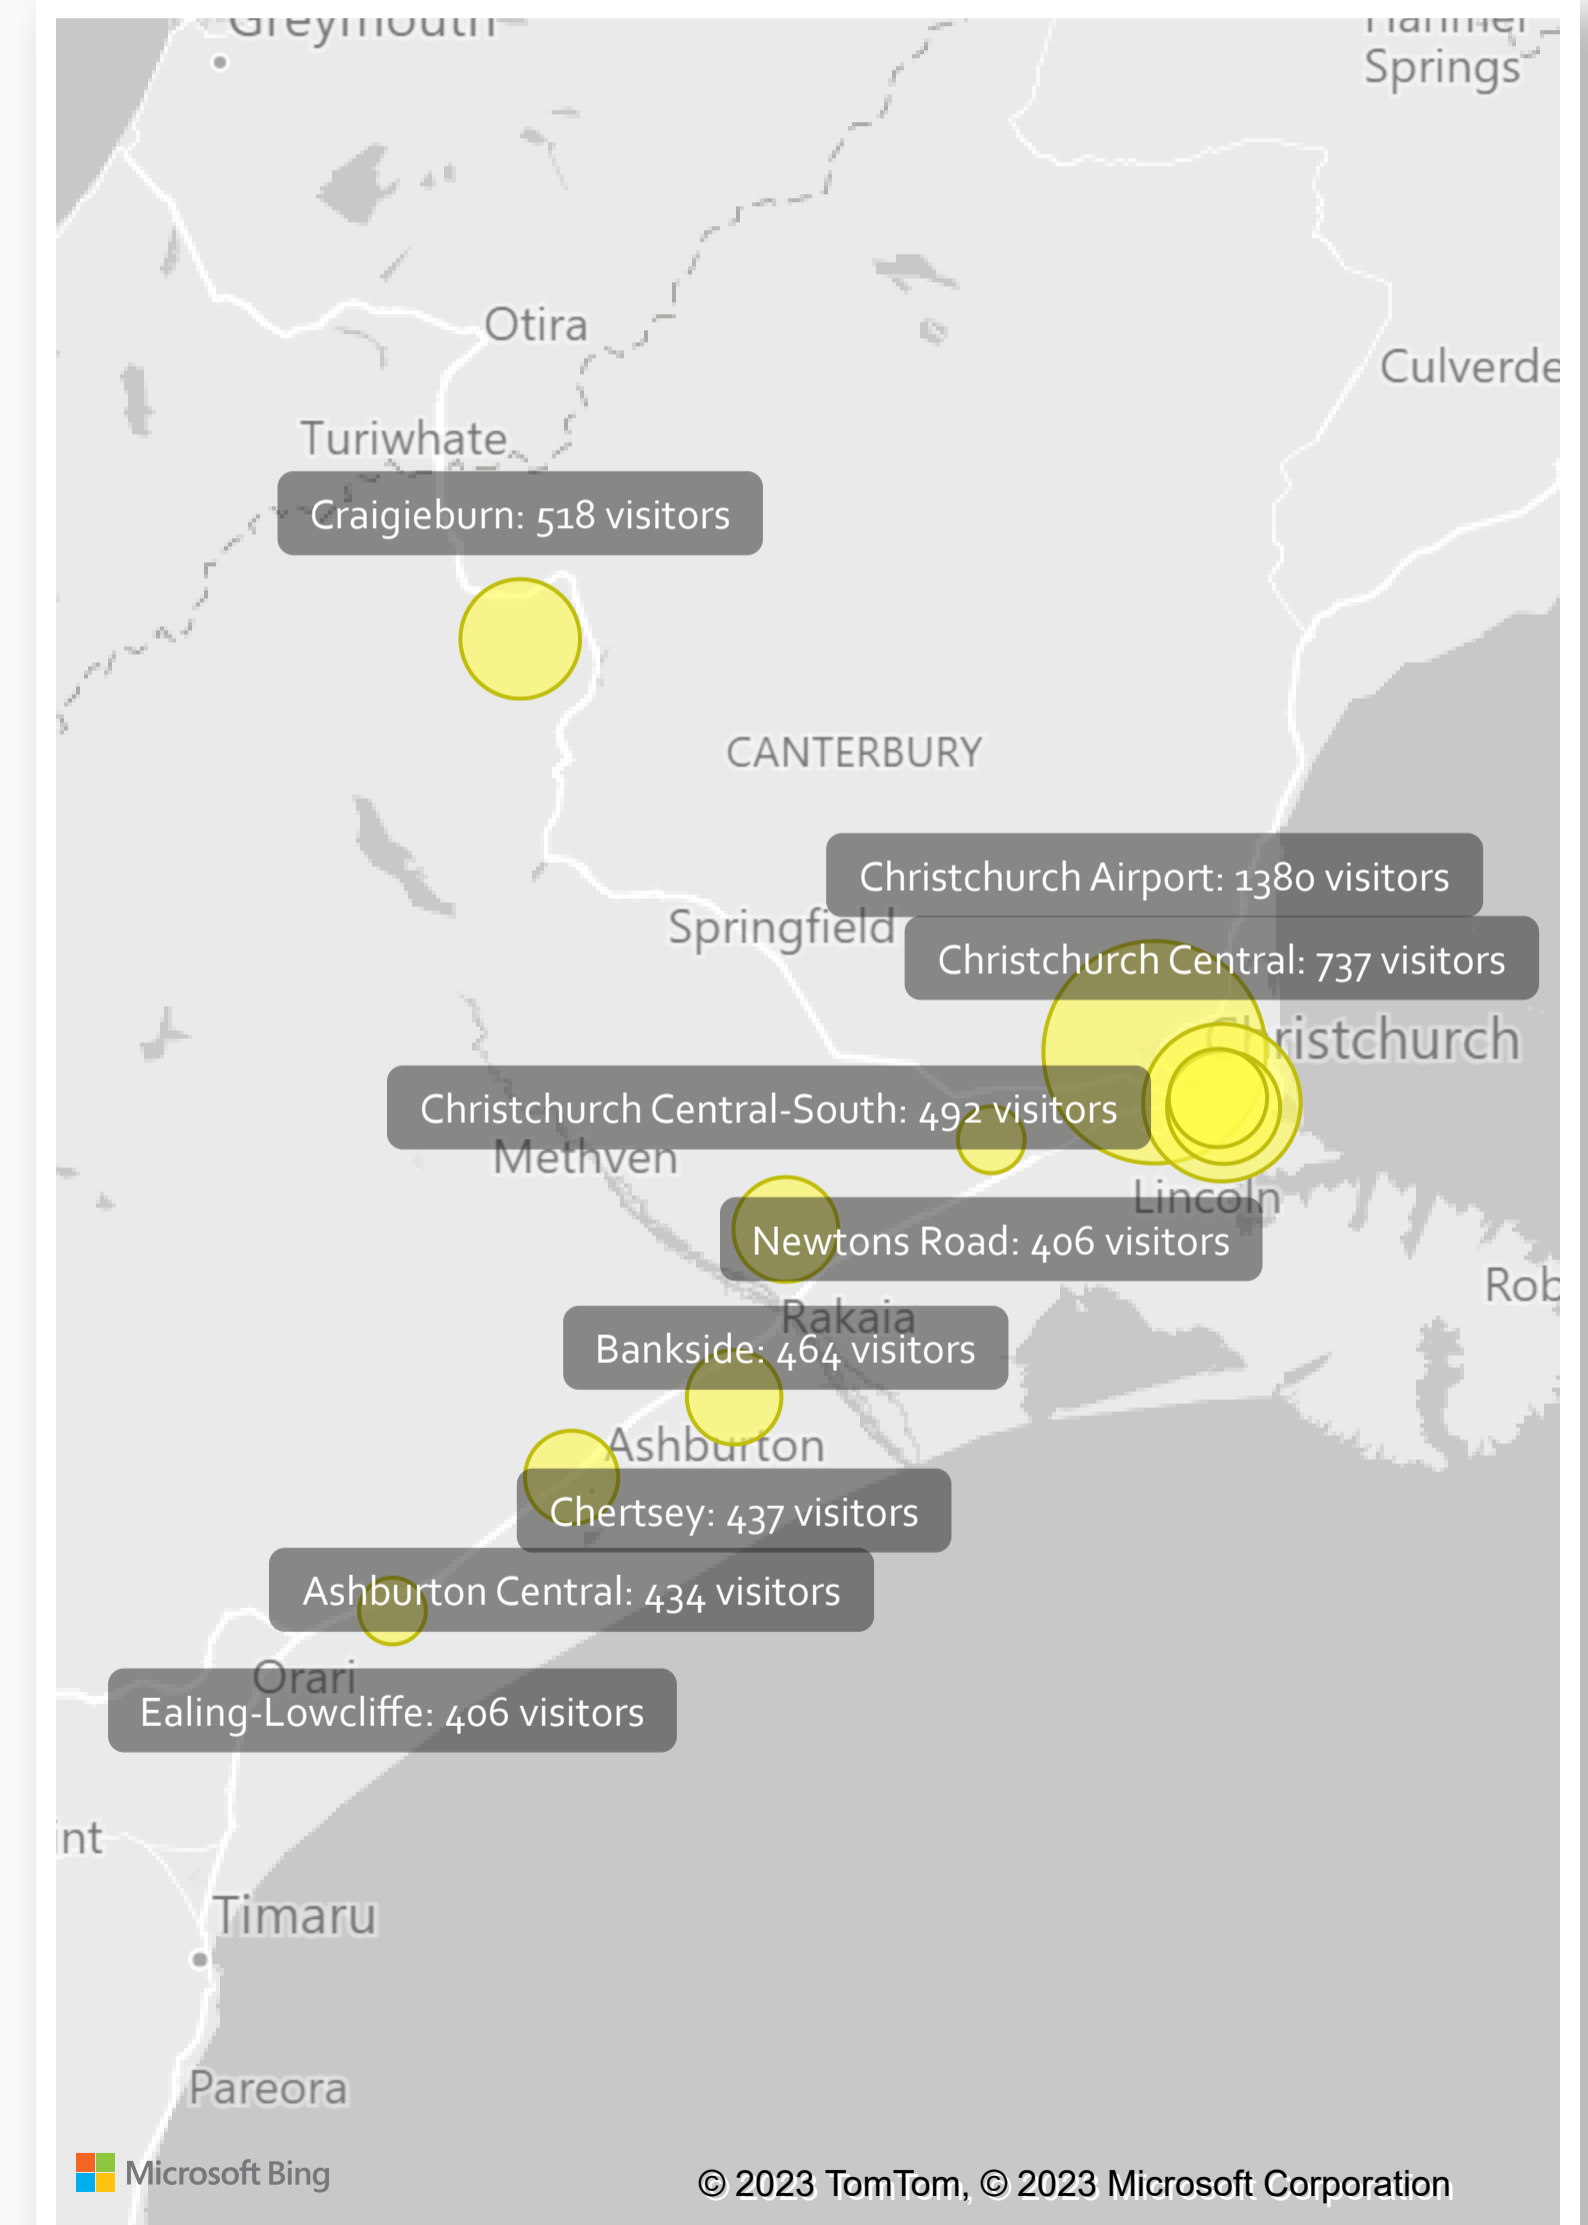

↑ 20%

MoMYoY

↑ 39%

Top 10 Regions

Region	MoM %	MoMYoY %
Coromandel RTO	57%	32%
Northland RTO	54%	43%
Rotorua RTO	48%	68%
Fiordland RTO	47%	86%
Nelson Tasman RTO	44%	88%
Taupo RTO	43%	73%
Whanganui RTO	37%	63%
Mackenzie RTO	37%	90%
Taranaki RTO	36%	79%
Marlborough RTO	35%	100%

Bottom 10 Regions

Region	MoM %	MoMYoY %
Queenstown RTO	27%	76%
Coastal Bay of Plenty RTO	27%	35%
Wanaka RTO	26%	75%
Manawatu RTO	25%	61%
Wellington RTO	24%	45%
Christchurch RTO	24%	65%
Gisborne RTO	18%	52%
Central Otago RTO	17%	79%
Clutha RTO	16%	60%
Dunedin RTO	6%	65%

Visitor Hotspots

Overnight Stays

Overnight Stays

2,875

MoM

↑ 8%

MoMYoY

↑ 47%

Top 5 Localities for Free Camps

Locality	Overnight Stays	MoM	MoMYoY
Prebbleton	42	31%	110%
Akaroa	25	47%	257%
Rawhiti	20	82%	100%
Lyttelton	15	-46%	88%
North Beach	12	-14%	300%

Visitors

MoM Change in Visitors