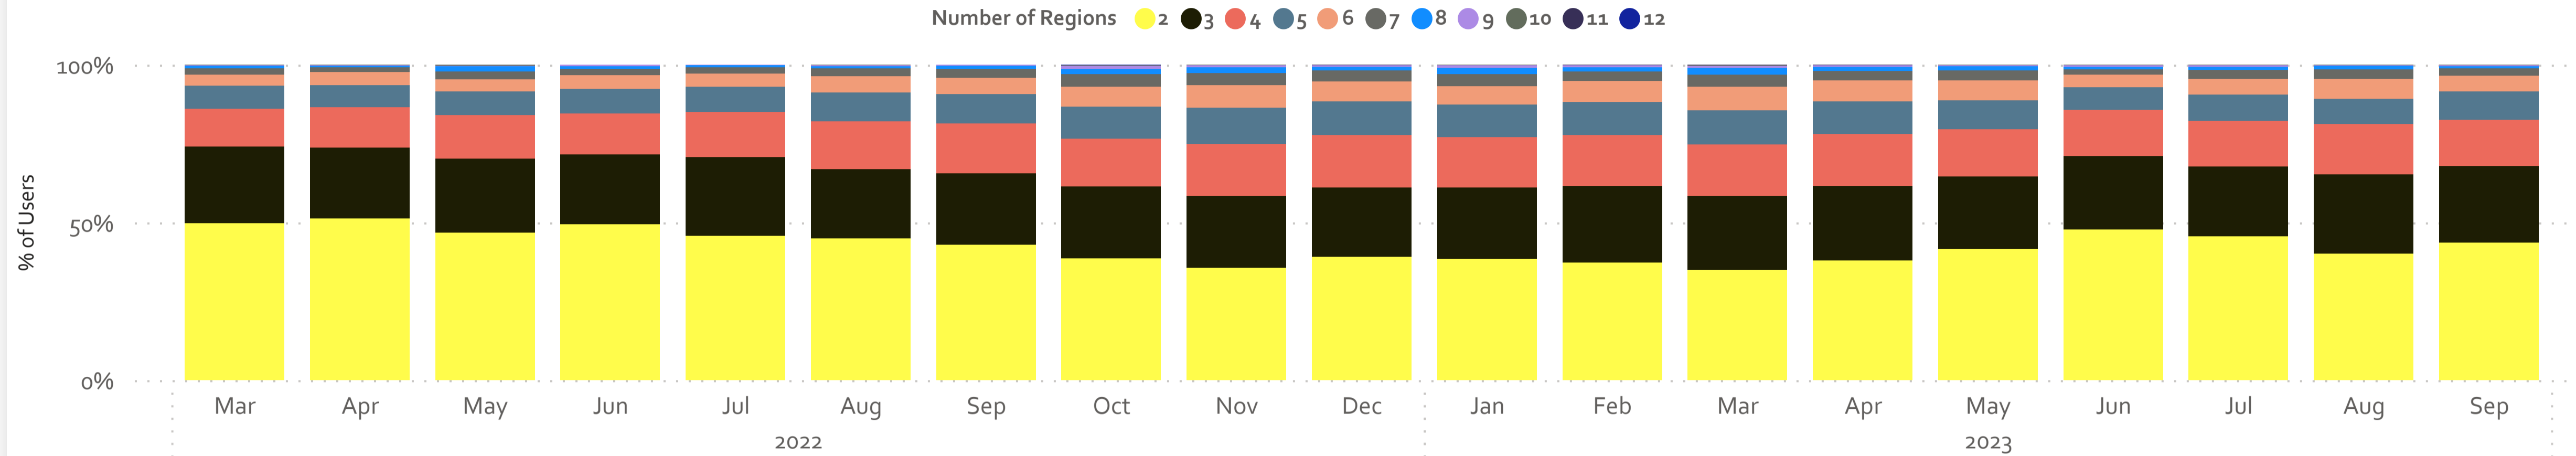

Avg. Nights Stayed at Campsites

Who stays at free campsites?

Who stays at paid campsites?

Camper Mate

Road Trip 1

Region

Christchurch RTO

Time Period

1/03/2022

30/09/2023

% of User by Month and Number of Regions

Users by Town and Month

Year	2022											2023										
	Town	March	April	May	June	July	August	September	October	November	December	Total	January	February	March	April	May	June	July	August	September	Total
☐	Christchurch	1,126	1,329	973	870	933	964	1,252	1,952	3,114	3,786	14,315	4,784	4,958	5,482	4,401	2,725	1,483	1,529	1,565	2,311	26,055
	Domestic	797	958	525	425	399	299	310	442	370	582	4,009	764	560	567	597	412	297	330	236	333	3,379
	International	329	371	448	445	534	665	942	1,510	2,744	3,204	10,310	4,020	4,398	4,915	3,804	2,313	1,186	1,199	1,329	1,978	22,711
☐	Geraldine	295	325	220	166	197	207	259	397	642	734	3,179	1,022	1,023	1,068	907	503	297	331	299	465	5,676
	Domestic	210	244	123	81	90	73	72	94	78	100	980	184	134	135	127	85	80	73	52	66	826
	International	85	81	97	85	107	134	187	303	564	634	2,200	838	889	933	780	418	217	258	247	399	4,851
☐	Greymouth	373	343	266	171	170	224	353	679	1,319	1,578	5,293	2,133	2,177	2,462	1,749	906	410	398	406	622	10,930
	Domestic	254	245	132	74	55	55	69	106	91	169	1,162	245	185	203	187	108	77	58	63	70	1,128
	International	119	98	134	97	115	169	284	573	1,228	1,409	4,131	1,888	1,992	2,259	1,562	798	333	340	343	552	9,808
☐	Hanmer Springs	336	317	206	174	190	191	190	378	548	637	3,030	843	774	862	715	437	223	255	238	322	4,552
	Domestic	245	236	127	103	86	60	59	107	87	126	1,156	152	106	139	135	81	67	72	50	69	836
	International	91	81	79	71	104	131	131	271	461	511	1,874	691	668	723	580	356	156	183	188	253	3,718
	Total	1,906	2,043	1,445	1,260	1,370	1,478	1,980	3,093	5,184	6,446	21,636	8,266	8,565	9,322	8,270	4,761	2,684	2,747	2,687	4,162	39,125

Number of Regions

All

Region

Christchurch RTO

Time Period

1/03/2022

30/09/2023

Popular Road Trips