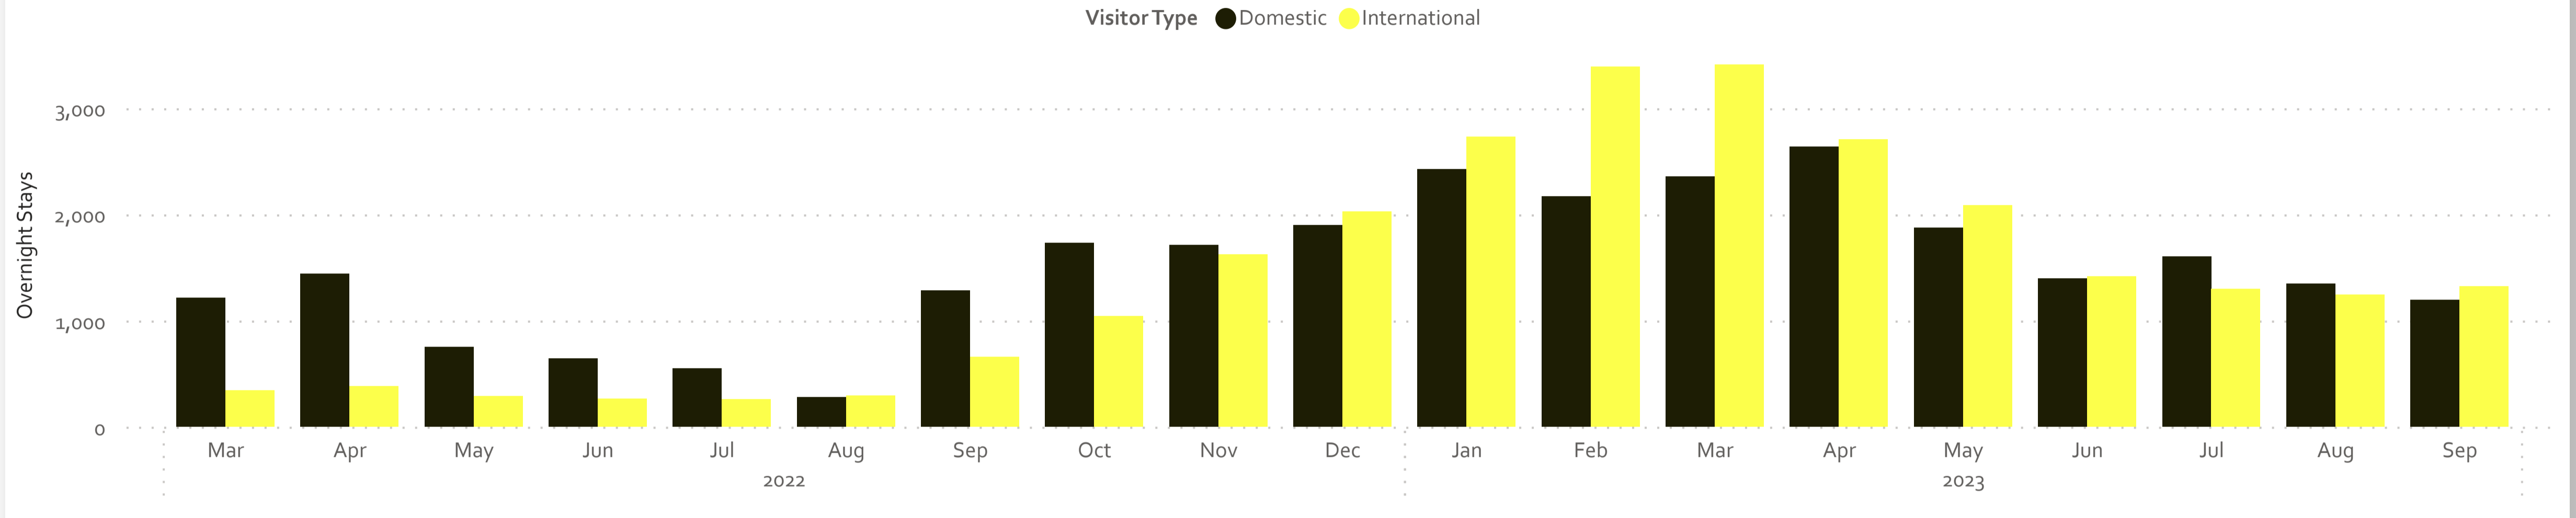

Locality

All

Region

Christchurch RTO

Time Period

1/03/2022 30/09/2023

Overnight Stays

Avg. Number of Nights Stayed