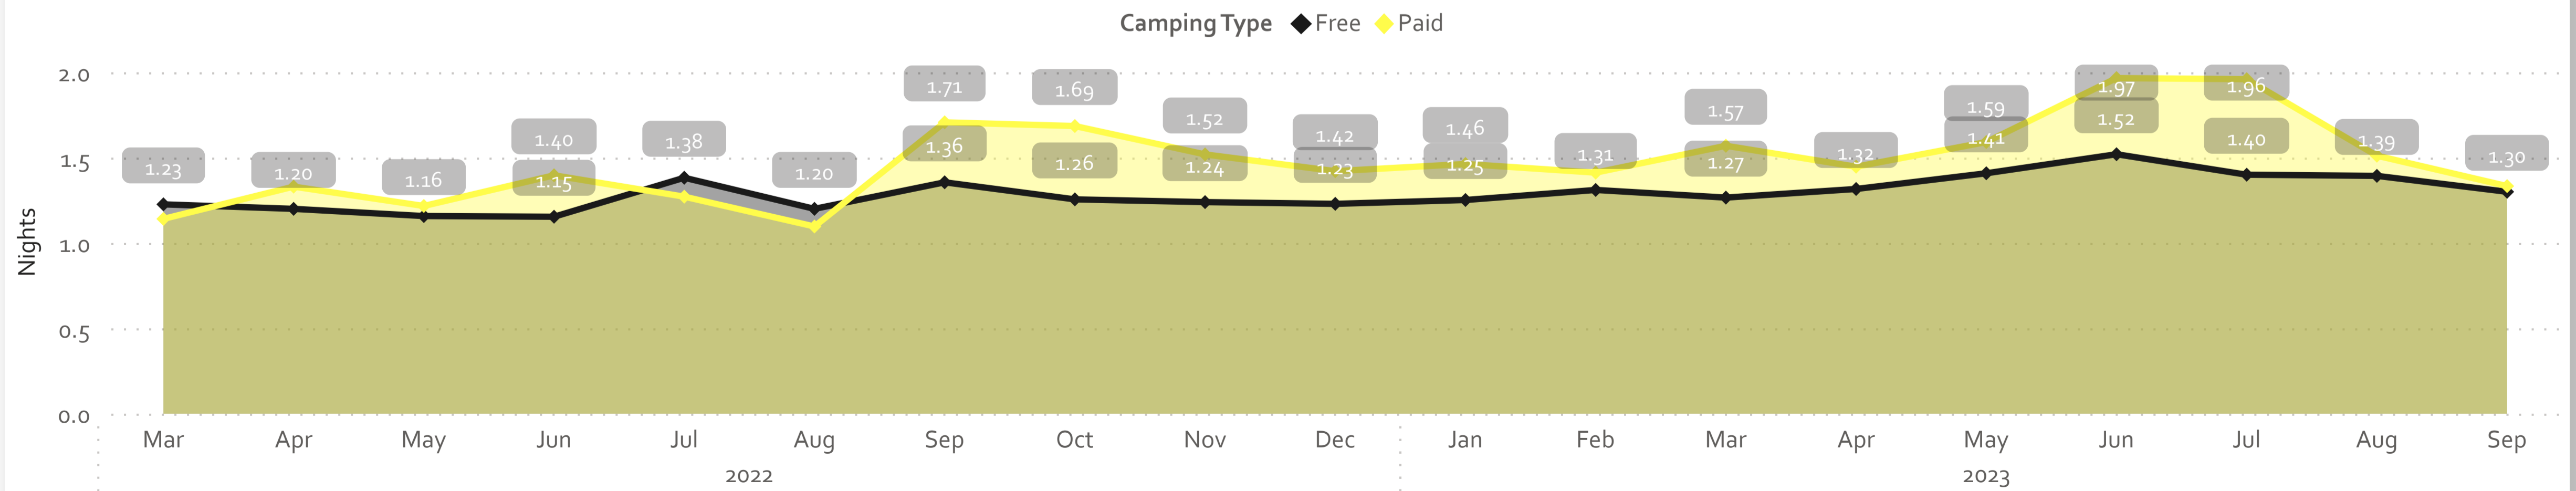

Avg. Nights Stayed at Campsites