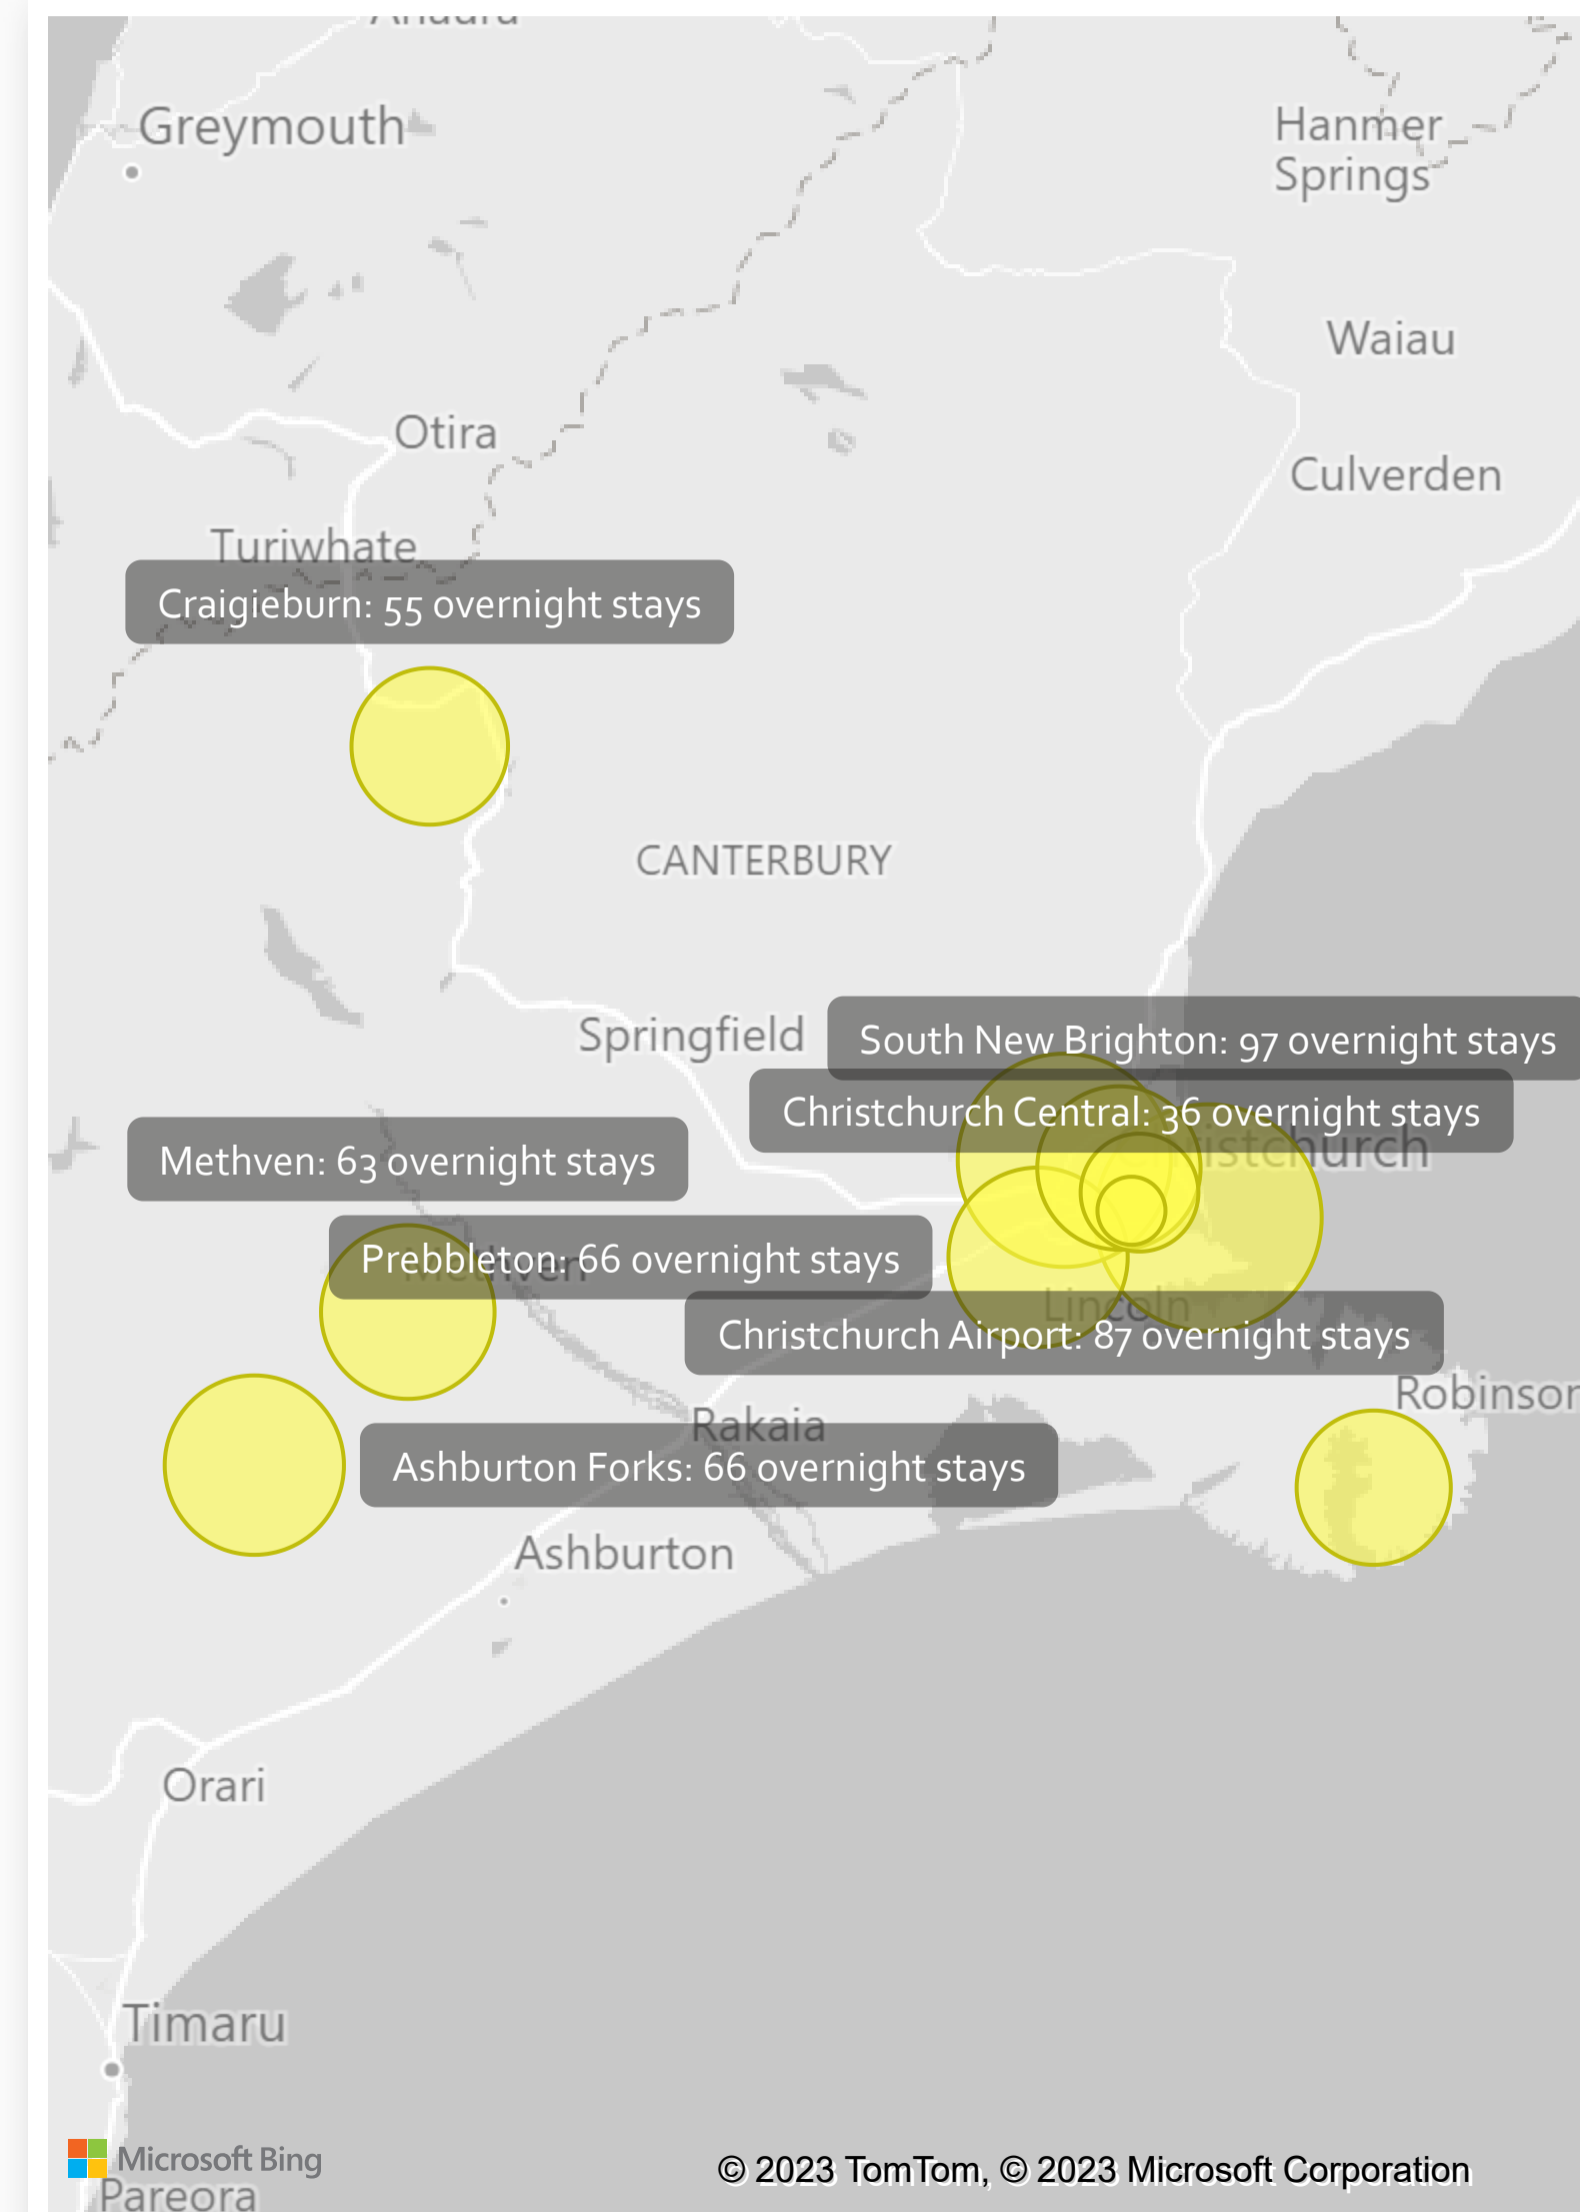

1.33

Free Camp Stays

130

MoM

↑ 5%

Free Avg. Nights

1.30

Overnight Stays Hotspots

Visitor Type ● Domestic ● International

Visitor Type ● Domestic ● International

Top 5 Localities for Paid Camps

Locality	Overnight Stays	MoM	MoMYoY
South New Brighton	59	28%	436%
Northcote (Christchurch City)	55	8%	175%
Ashburton Forks	24	300%	85%
Methven	24	-33%	-11%
Akaroa	22	267%	10%

Top 5 Localities for Free Camps

Locality	Overnight Stays	MoM	MoMYoY
Prebbleton	42	31%	110%
Akaroa	25	47%	257%
Rawhiti	20	82%	100%
Lyttelton	15	-46%	88%
North Beach	12	-14%	300%

Visitors

MoM Change in Visitors

Number of Regions

All

Region

Christchurch RTO

Time Period

1/03/2022

30/09/2023

Popular Road Trips