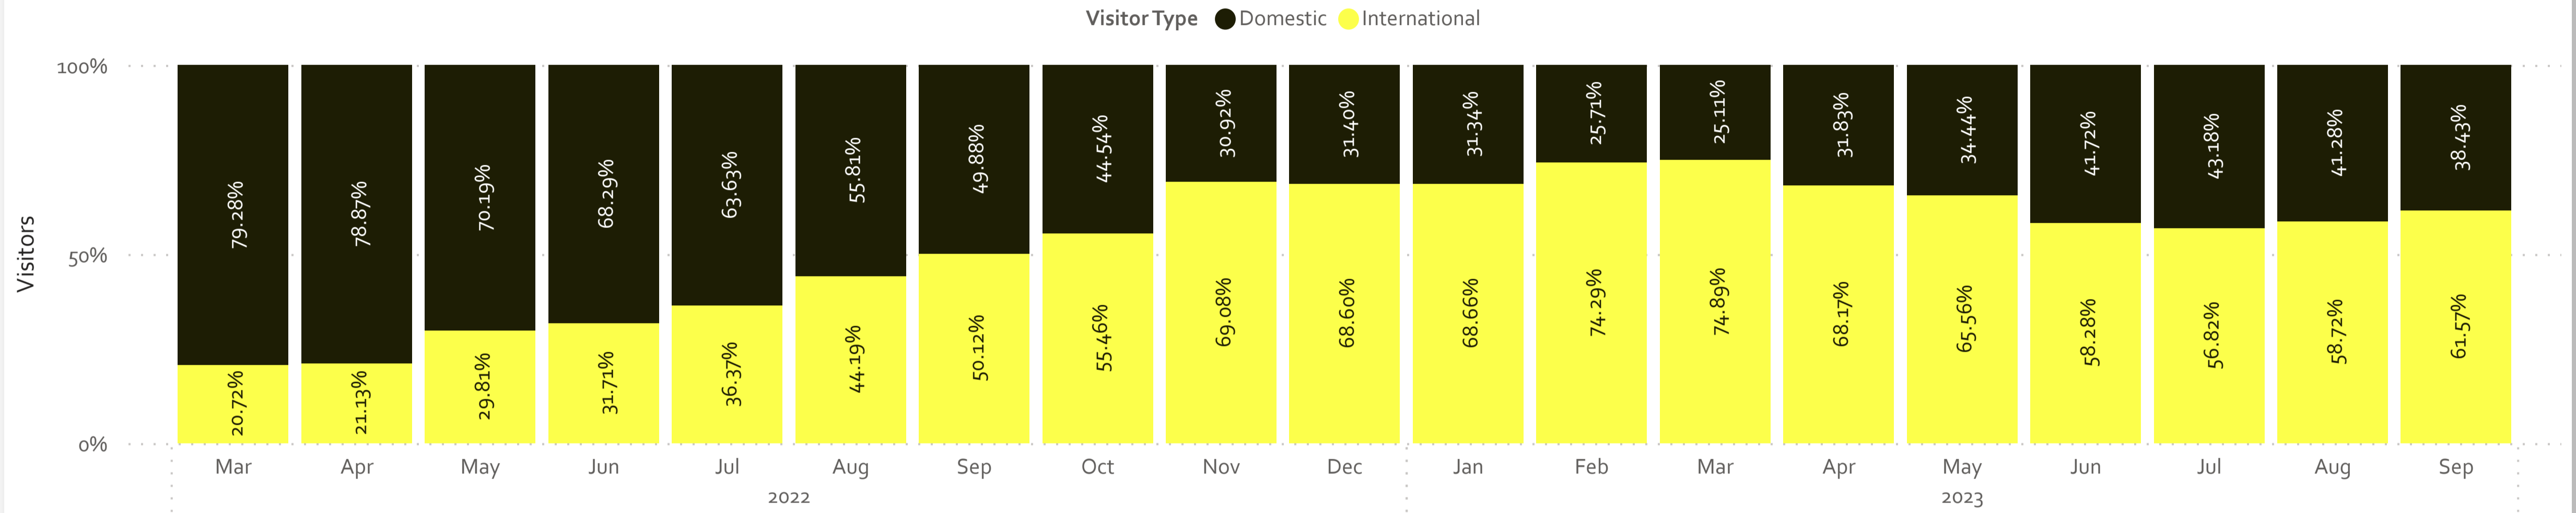

Domestic vs International Visitors